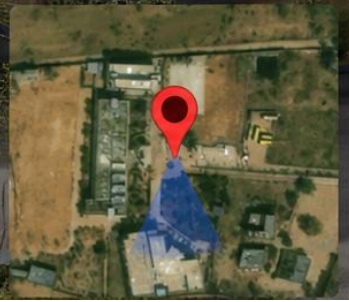

माखाड, महाविद्यालय

GPS Map Camera

Deedwana Kuchaman, Rajasthan, India

Kuchman City, Deedwana Kuchaman, Rajasthan 341508, India

Lat 27.065608, Long 74.852882

Friday, 15/05/2026 03:00 PM GMT+05:30

Note : Captured by GPS Map Camera

मारवाड महाविद्यालय

GPS Map Camera

Deedwana Kuchaman, Rajasthan, India

Kuchman City, Deedwana Kuchaman, Rajasthan 341508, India

Lat 27.065599, Long 74.852920

Friday, 15/05/2026 03:01 PM GMT+05:30

Note : Captured by GPS Map Camera